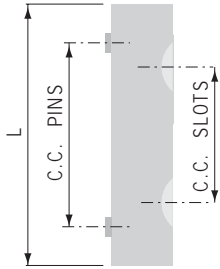

## WEDGES

PART NO.	LENGTH mm	NO. PINS	C.C. PINS mm	NO. SLOTS	C.C. SLOTS mm
W350021	6.8	1	0	1	0
W350022	7.6	1	0	1	0
W350023	9.0	1	0	1	0
W350004	11.0	1	0	1	0
W350017	14.0	1	0	1	0
W350005	16.0	1	0	1	0
W350006	21.0	1	0	1	0
W350014	26.0	1	0	1	0
W350007	26.0	2	14	1	0
W350008	36.0	2	26	2	18
W350009	46.0	2	26	2	24
W350056	55.0	2	26	2	30
W350011	74.0	2	60	2	44
W350018	94.0	2	60	4	25

## WEDGES

PART NO.	LENGTH mm	NO. PINS	C.C. PINS mm
W300004	18	1	0
W300037	26	1	0
W300038	26	2	14
W300023	46	2	26
W300024	56	2	26

## WEDGES

PART NO.	LENGTH mm	NO. PINS	C.C. PINS mm
W300203	13	1	0
W300204	18	1	0
W300205	28	2	14
W300206	48	2	26

## WEDGES

PART NO.	LENGTH mm	NO. PINS	C.C. PINS mm
W300701	14.5	1	0
W300702	27.4	2	15.3